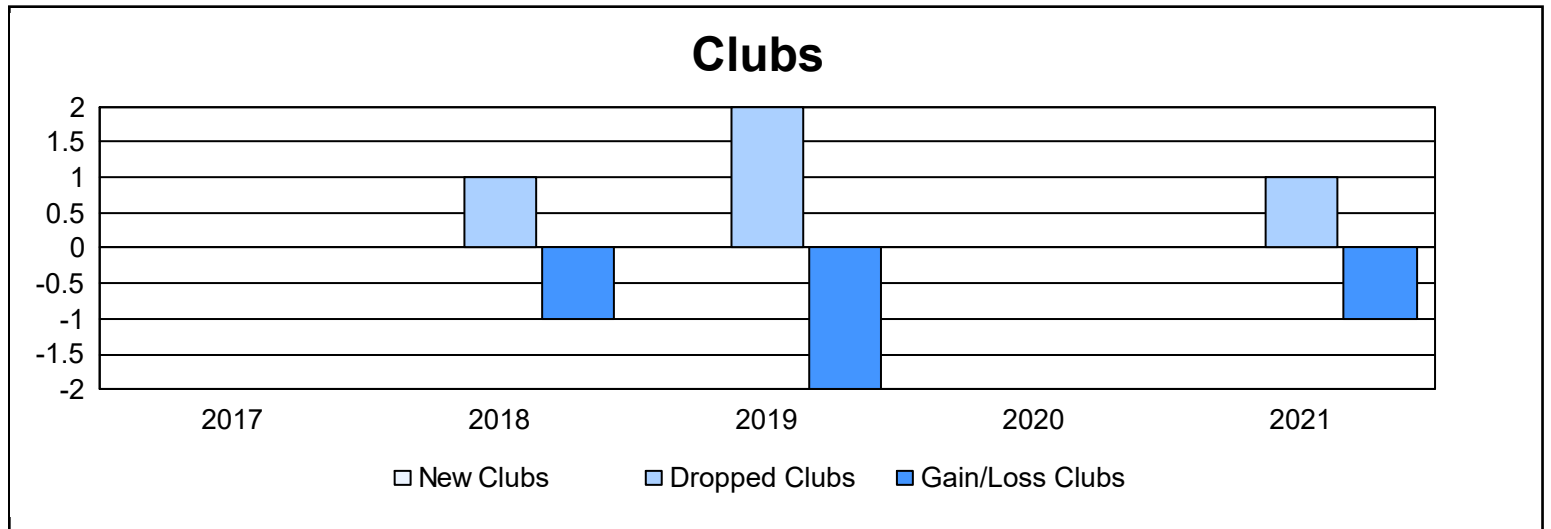

Year	New Clubs	Dropped Clubs	Gain/ Loss Clubs	New Members	Charter Members	Reinstate Members	Transfer Members	Total Member Added	Total Members Dropped	Gain/ Loss Members
2016-2017	0	0	0	163	2	6	12	183	168	15
2017-2018	0	1	-1	141	4	9	25	179	258	-79
2018-2019	0	2	-2	123	3	6	19	151	232	-81
2019-2020	0	0	0	85	1	3	19	108	191	-83
2020-2021	0	1	-1	87	1	8	11	107	166	-59
<b>Average</b>	<b>0</b>	<b>1</b>	<b>-1</b>	<b>120</b>	<b>2</b>	<b>6</b>	<b>17</b>	<b>146</b>	<b>203</b>	<b>-57</b>

### Membership Composition June 2021 Cumulative