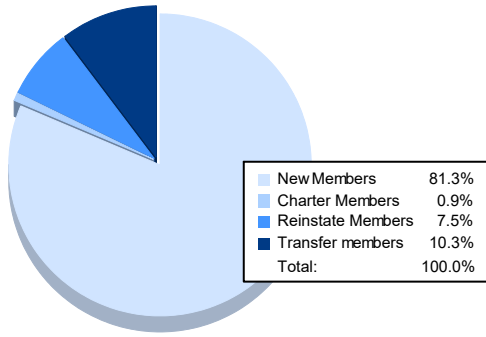

Year	New Clubs	Dropped Clubs	Gain/ Loss Clubs	New Members	Charter Members	Reinstate Members	Transfer Members	Total Member Added	Total Members Dropped	Gain/ Loss Members
2016-2017	0	0	0	163	2	6	12	183	168	15
2017-2018	0	1	-1	141	4	9	25	179	258	-79
2018-2019	0	2	-2	123	3	6	19	151	232	-81
2019-2020	0	0	0	85	1	3	19	108	191	-83
2020-2021	0	1	-1	87	1	8	11	107	166	-59
<b>Average</b>	<b>0</b>	<b>1</b>	<b>-1</b>	<b>120</b>	<b>2</b>	<b>6</b>	<b>17</b>	<b>146</b>	<b>203</b>	<b>-57</b>

### Membership Composition June 2021 Cumulative