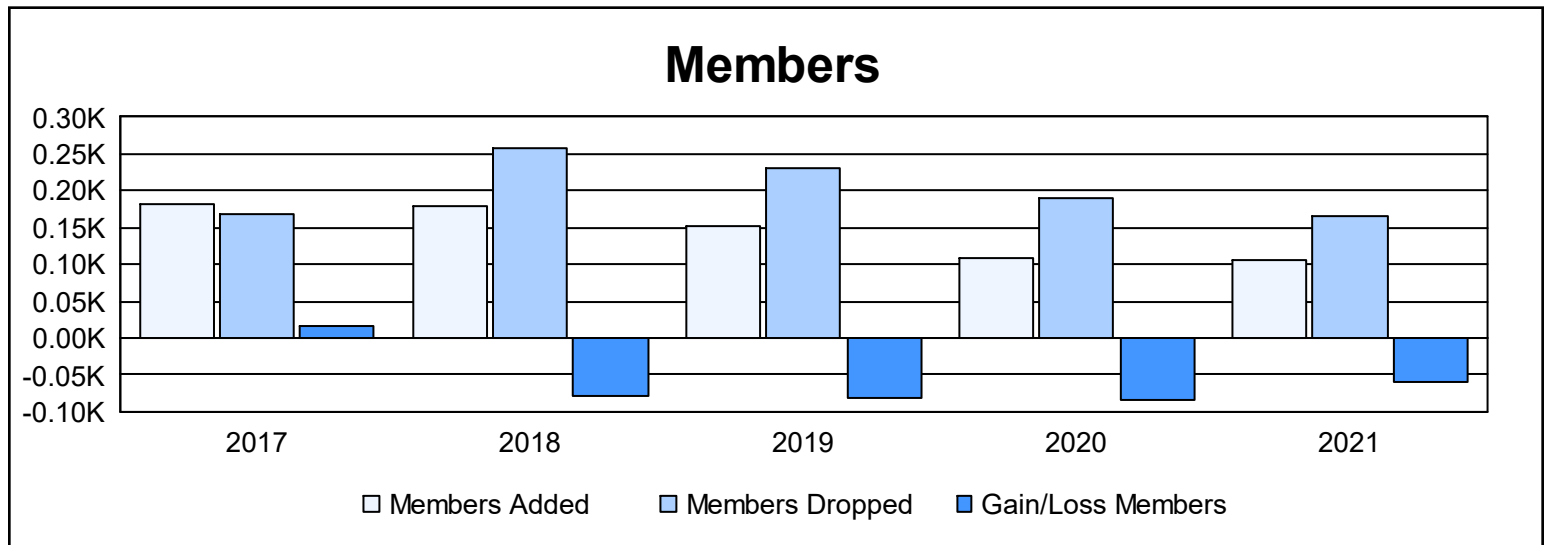

Year	New Clubs	Dropped Clubs	Gain/ Loss Clubs	New Members	Charter Members	Reinstate Members	Transfer Members	Total Member Added	Total Members Dropped	Gain/ Loss Members
2016-2017	0	0	0	163	2	6	12	183	168	15
2017-2018	0	1	-1	141	4	9	25	179	258	-79
2018-2019	0	2	-2	123	3	6	19	151	232	-81
2019-2020	0	0	0	85	1	3	19	108	191	-83
2020-2021	0	1	-1	87	1	8	11	107	166	-59
<b>Average</b>	<b>0</b>	<b>1</b>	<b>-1</b>	<b>120</b>	<b>2</b>	<b>6</b>	<b>17</b>	<b>146</b>	<b>203</b>	<b>-57</b>

### Membership Composition June 2021 Cumulative